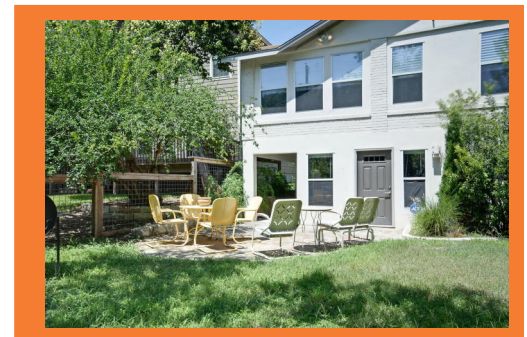

Carol Dochen
REALTORS®, Inc.

(512) 345-2227

2105 Glendale Pl

1940s Timeless Classic Under the Pecans!

MLS#5204194, \$599,000

5 Bedrooms, 4 Bathrooms
3 Living areas, 2 Dining areas
Built 1947, Remodeled 2008
3136 sq ft per Builder
.16 acres